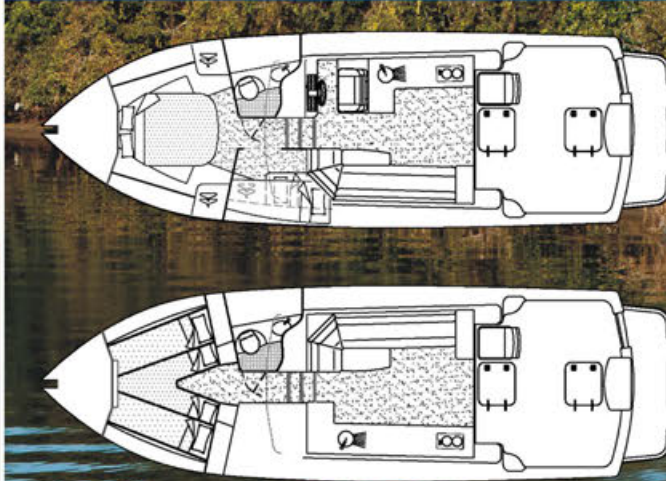

Specifications

Length overall:	12.2 metres
Measured length:	11.38 metres
Waterline length:	9.83 metres
Beam amidships:	3.84 metres
Draft:	1.00 metres
Displacement:	from 9.5 tonnes
Fuel capacity:	1500 litres
Water tank capacity:	400 litres
Max Speed:	32 knots (with 420hp)
Engine HP:	up to twin 420hp
Sleeping capacity:	4-8 persons

3800

TWIN CABIN FAMILY CRUISER

Constructed to survey
(Weights vary according to chosen engine and options)

STEBER INTERNATIONAL
STEBERCRAFT PTY. LTD.

ABN 99 000 522 163

PO Box 90 Taree NSW 2430
6 Elizabeth Avenue - Taree NSW 2430 Australia
Phone +61 2 6552 2577 Fax +61 2 6551 0344
Email mail@steber.com.au Web www.steber.com.au