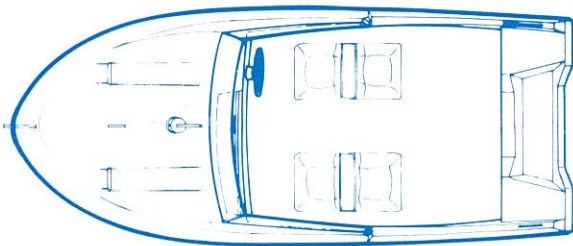

### STANDARD SPECIFICATIONS — all models

Length	4.59 m (15'1")
Beam Max.	1.98 m (6'4")
Beam Trans	1.78 m (5'10")
Power Rating	65 to 150 HP.
	Recommended HP rating 115
Transom Height	.63 m (2'1")
Freeboard	.66 m (2'2")